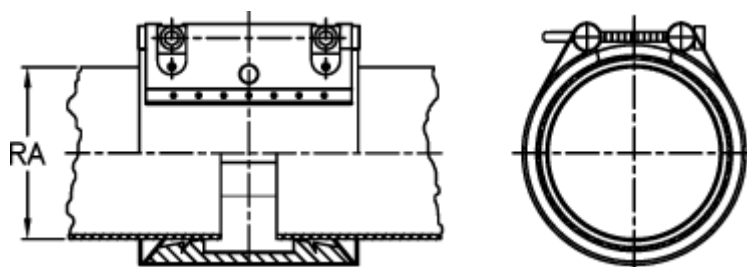

Data Sheet

Article number: 025748100185

Description: Norma Connect pipe coupling
GRIP E W2 Ø=185,0 EPDM, 10 bar

Measures

Note = Kontakt os for yderligere informationer.

RA = 185